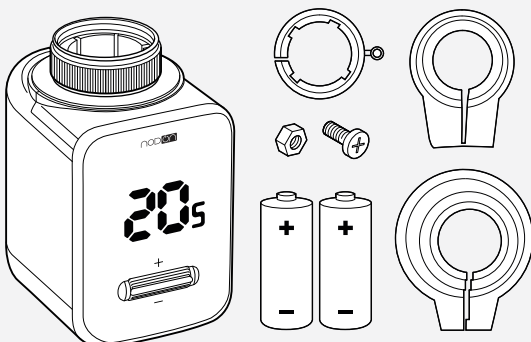

Renovation

Comfort

Energy savings

Installation example

Content

Dimensions

Reference

TRV-8-1-00
EAN: 3700313926437