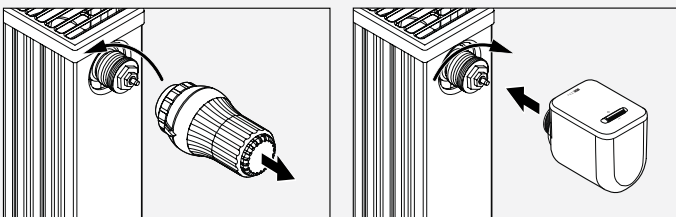

Installation example

Content