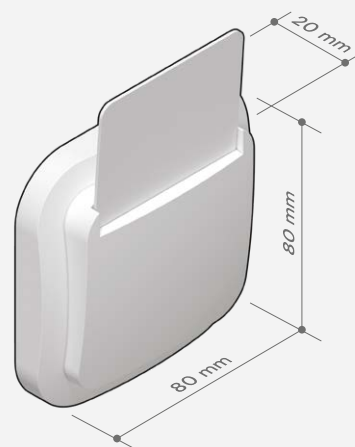

## Use

The motion of the card when pairing (insertion or removal) will control your EnOcean actuator

## Dimensions